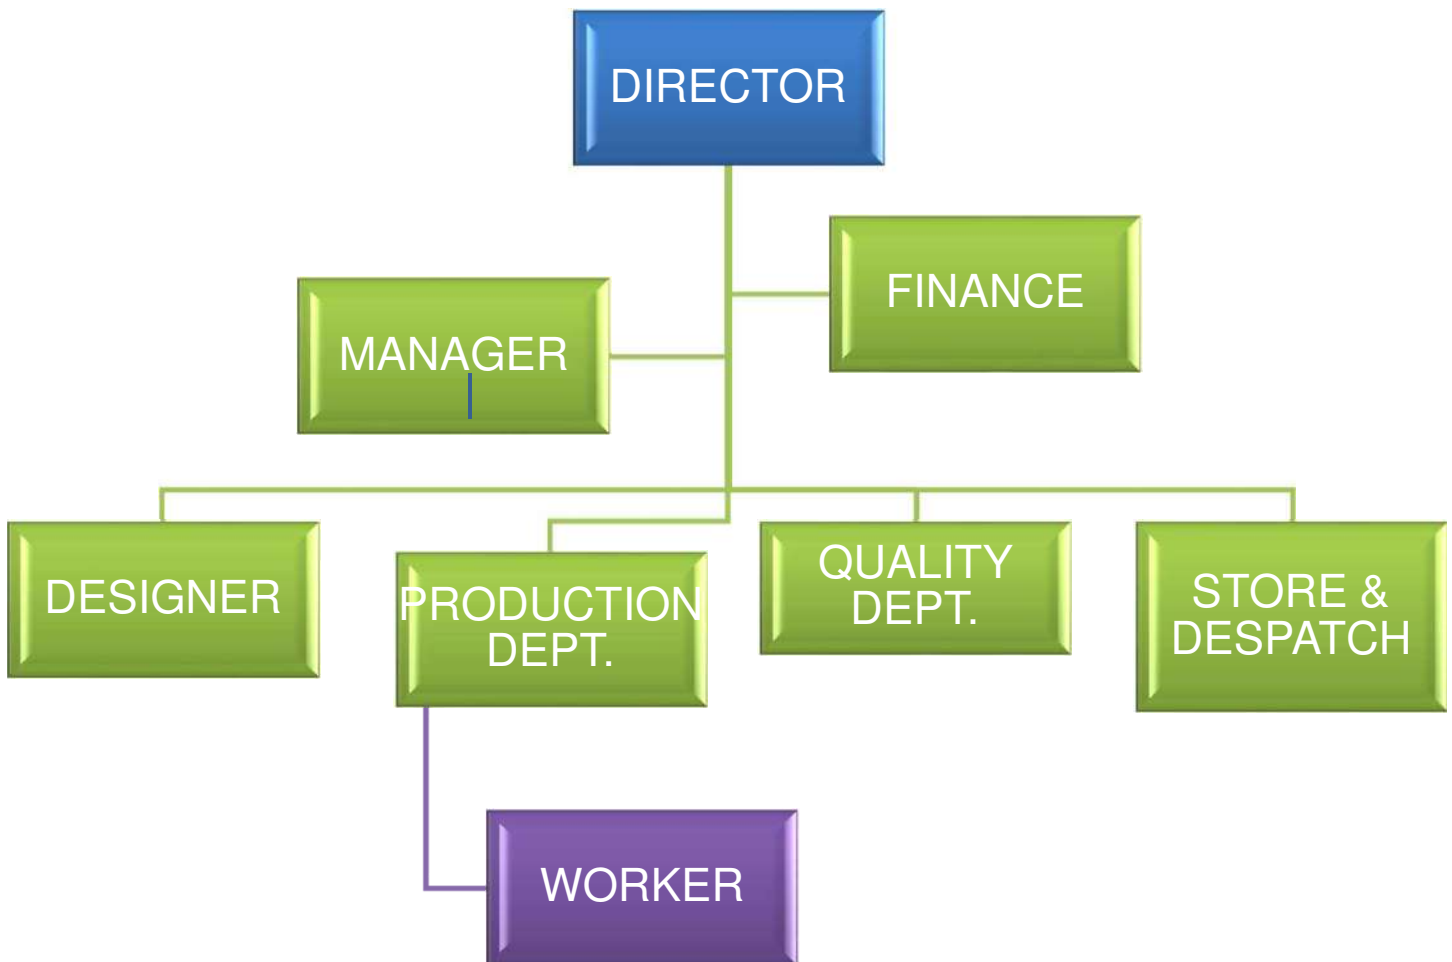

Spaky

ENGINEERING PVT. LTD.

GROWING WITH INNOVATION

SEPL TEAM & WORK ETHICS

Spaky ENGINEERING PVT. LTD.

- ❖ We have a commendable workforce of Designers, Engineers, Etc.
- ❖ Total Work Force = 25 Employees. + 5 Part Time workers

Spaky ENGINEERING PVT. LTD.

- ❖ Our Commitment to work & produce 100% OK material.
- ❖ We have fixed processes as per Jobs / Items and is strictly followed.